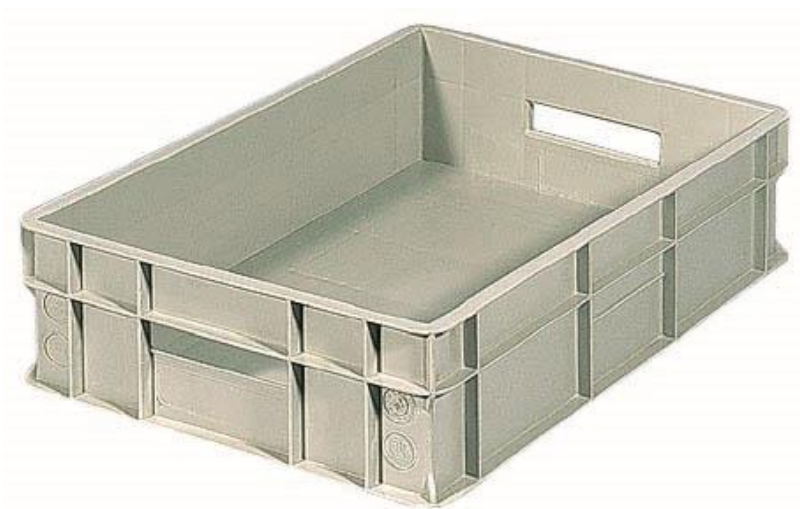

NORDCONTENITORI®

E 6415

Dim. Ext. 600x400x150 mm

Dim. Int. 567x367x137 mm

Capacity: 28 l

Standard colour: light grey

External bottom: solid ribbed

Walls: solid

Handles: open on short sides

Weight: 2,12 kgs

Single box loading capacity: 28 kgs

Customizable by relief printing and hot printing